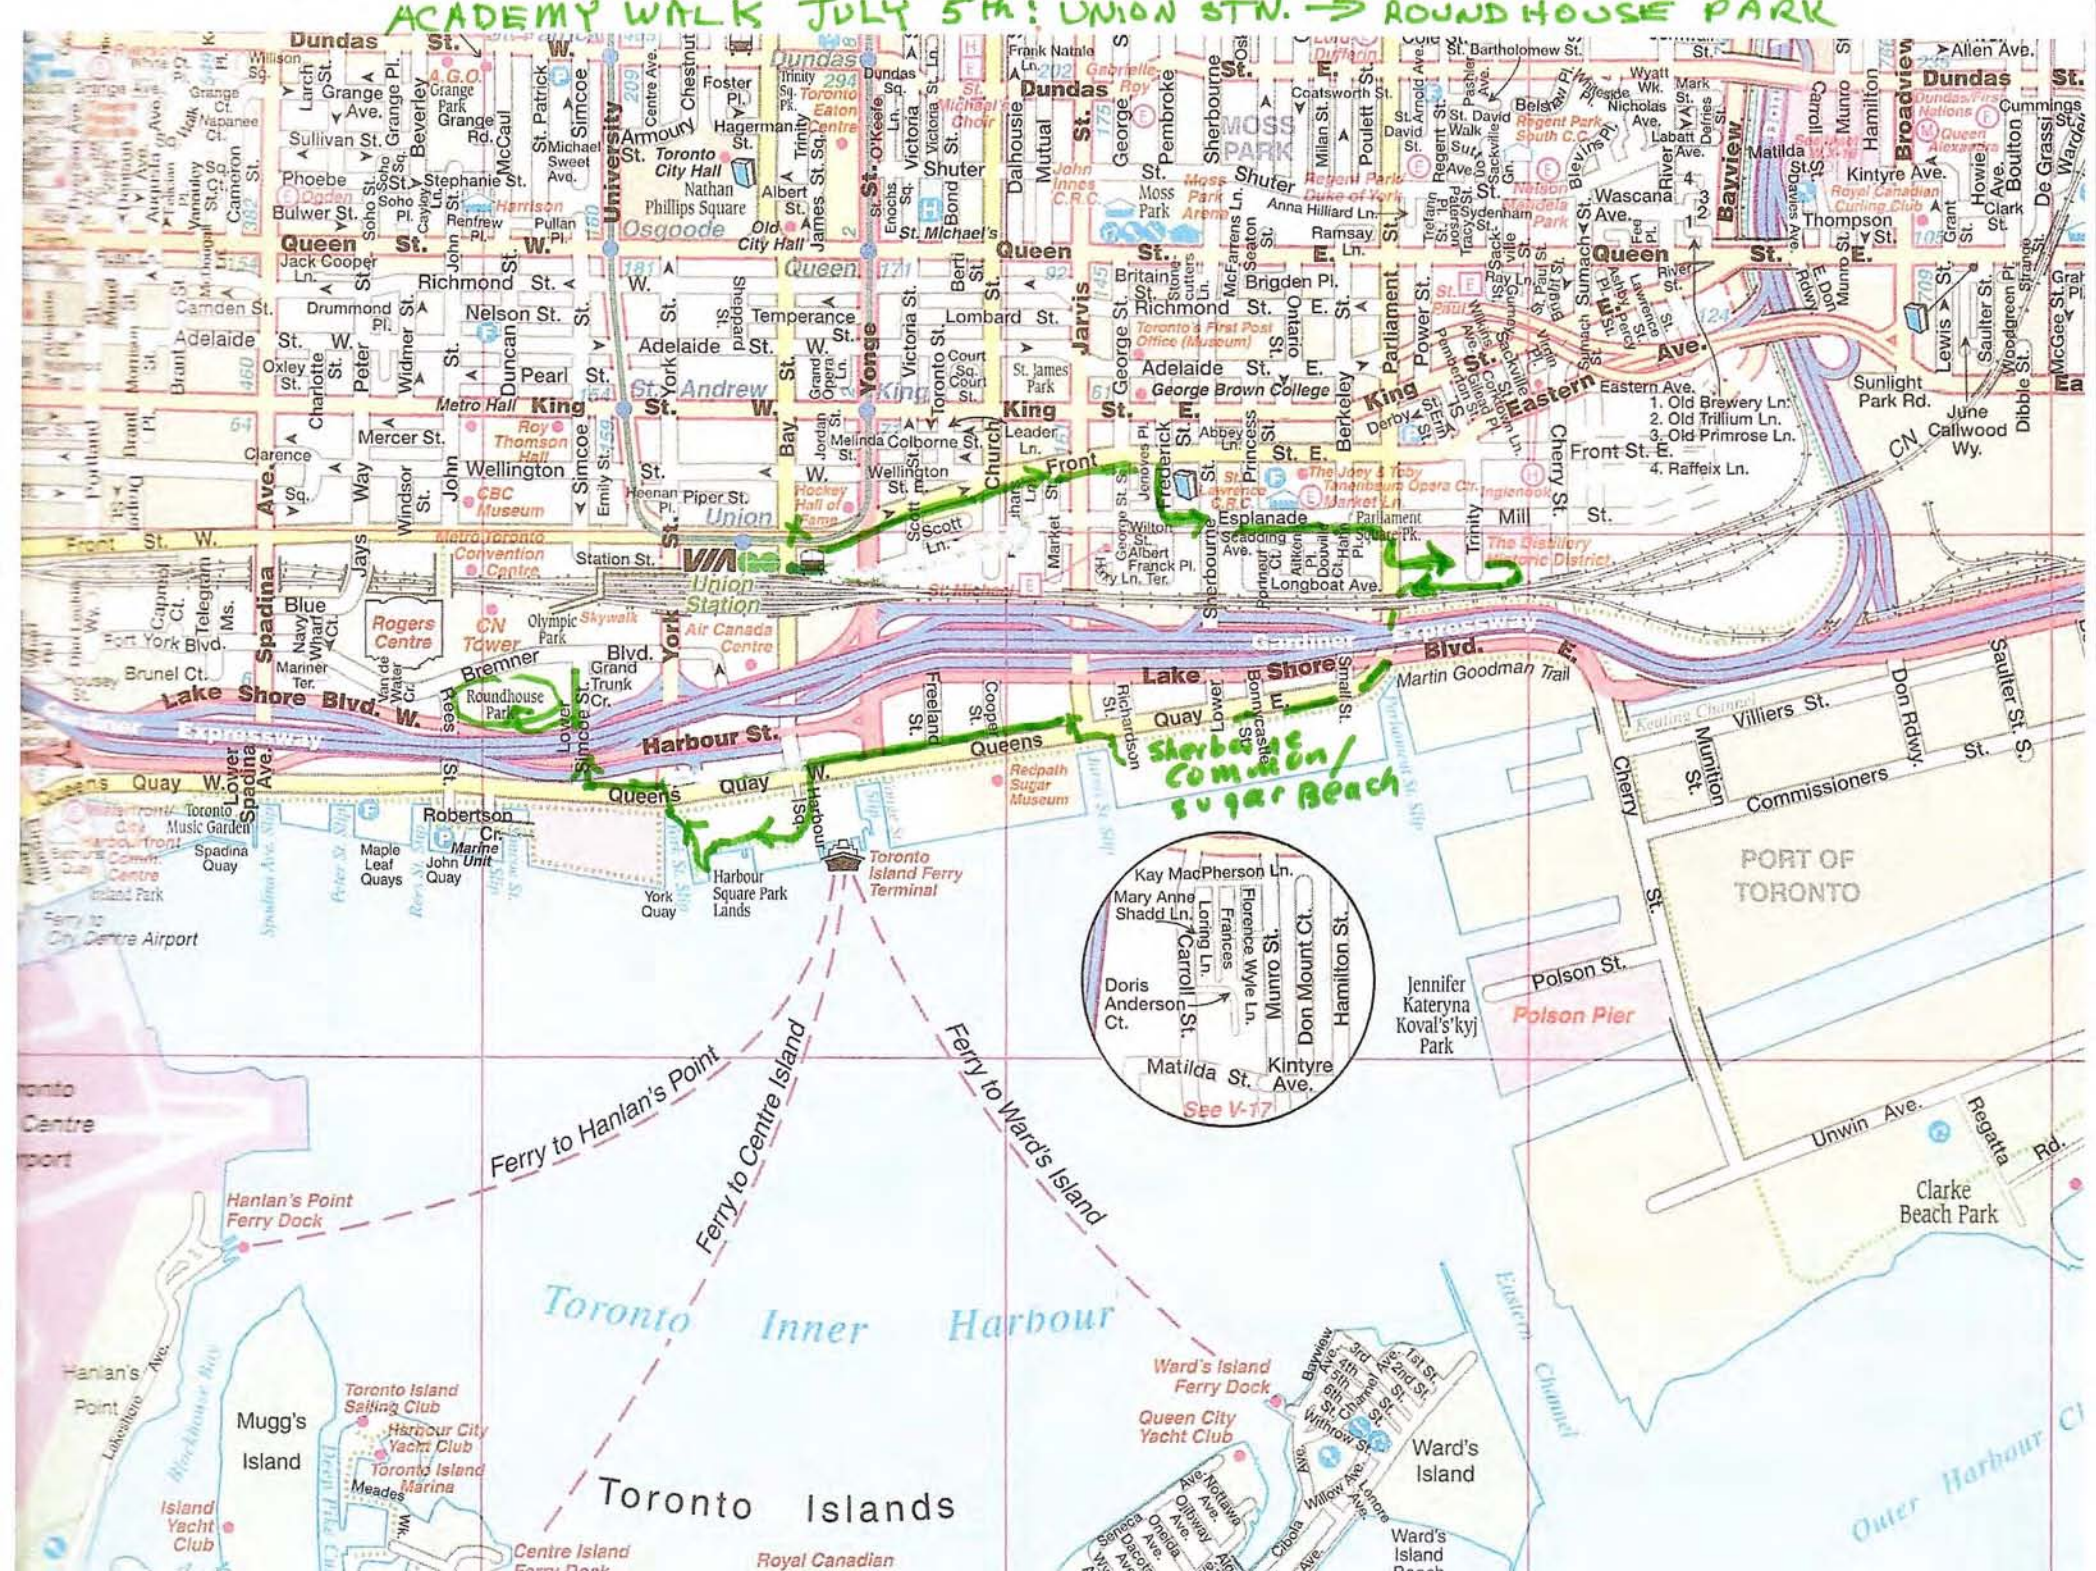

ACADEMY WALK JULY 5TH: UNION STN. → ROUNDHOUSE PARK

Key MacPherson Ln.  
Mary Anne Shadd Ln.  
Loring Ln.  
Frances  
Florence Wyle Ln.  
Munro St.  
Don Mount Ct.  
Hamilton St.  
Doris Anderson Ct.  
Carroll St.  
Jennifer Kateryna Koval'skyj Park  
Matilda St.  
Kintyre Ave.  
See V-17

Sherbourne / Commons / Sugar Beach

Ferry to Hanlan's Point  
Ferry to Centre Island  
Ferry to Ward's Island  
Toronto Inner Harbour  
Toronto Islands

PORT OF TORONTO  
Polson Pier  
Unwin Ave.  
Regatta Rd.  
Clarke Beach Park  
Ward's Island  
Ward's Island Ferry Dock  
Queen City Yacht Club  
Ward's Island Ferry Dock